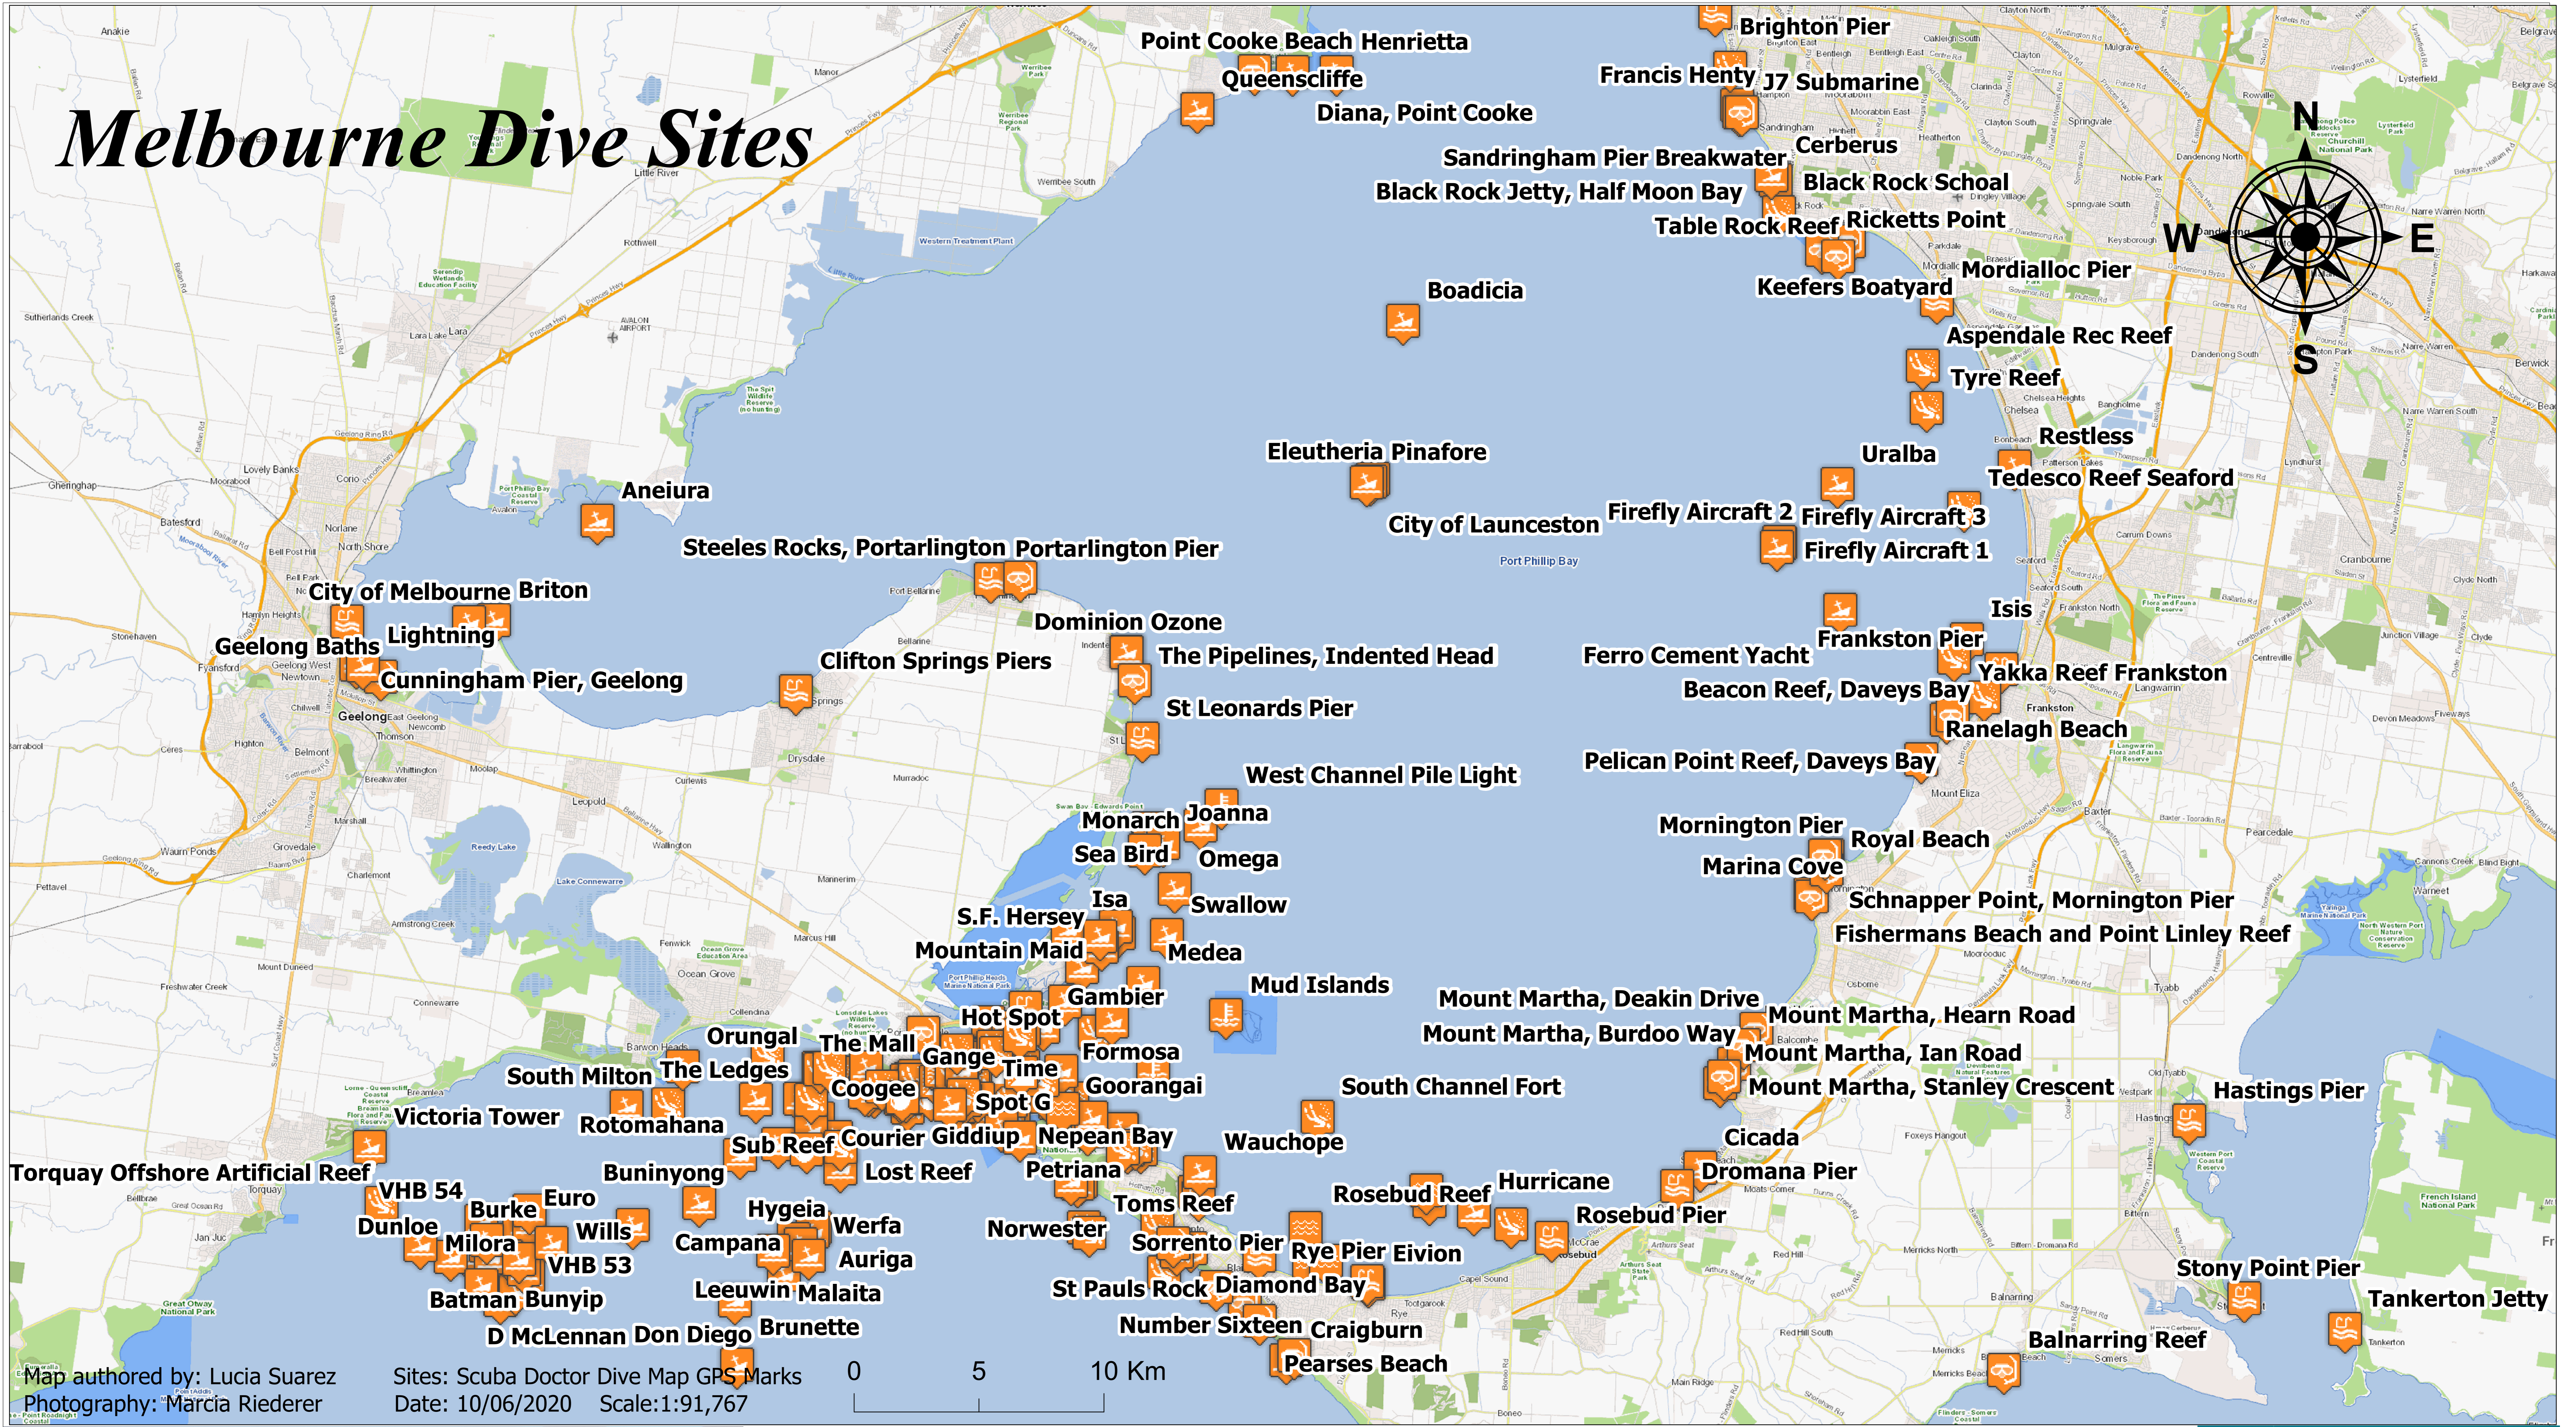

# Melbourne Dive Sites

Map authored by: Lucia Suarez  
Photography: Marcia Riederer

Sites: Scuba Doctor Dive Map GPS Marks  
Date: 10/06/2020 Scale: 1:91,767